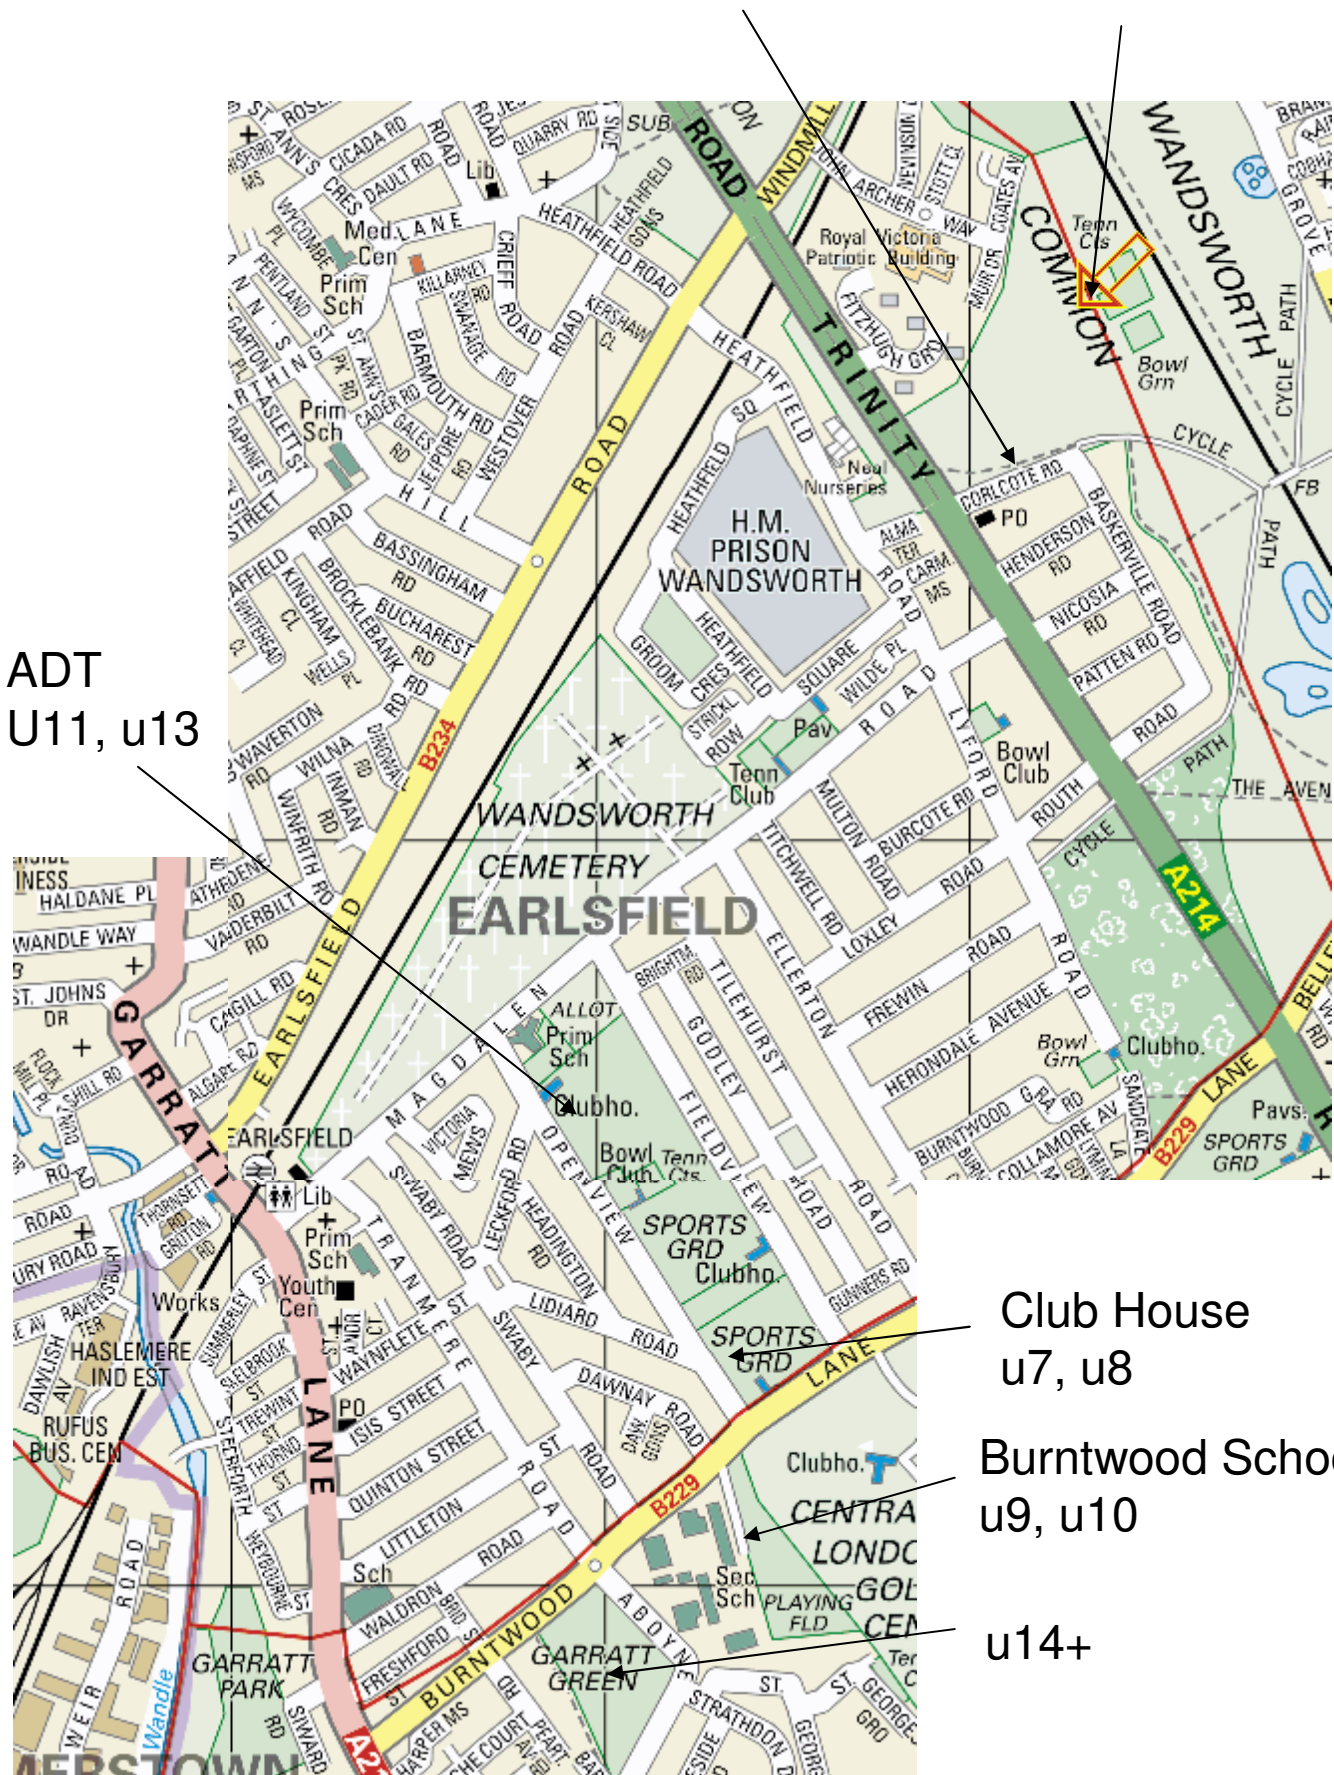

**Battersea Ironsides
Pitch Locations 2009/10**

U12 Common Ground
park here & play here

ADT
U11, u13

Club House
u7, u8

Burntwood School
u9, u10

u14+